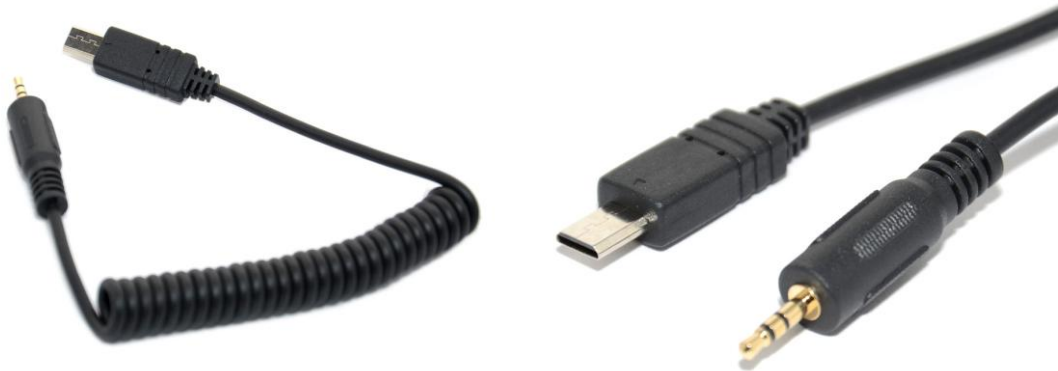

# JJC Cable Adapter Cable-F2

JJC Cable-F2 is specifically designed for Sony camera adopts a multi interface. It is a cable allows you use our JJC JF-G1/G2, JF-U1/U2, MET Series Controller, S Series Controller, JM-II Series Controller, LR Series Controller, JR Series Controller, MT-636 Remote, WT-868 Remote, ES-898 blue tooth receiver on Sony camera adopts a multi interface.

## **Compatible with**

SONY A58 NEX-3NL A7 A7R A7S A3000 A5000 A6000 HX300 HX50V RX100II RX100III

**WWW.JJC.CC**